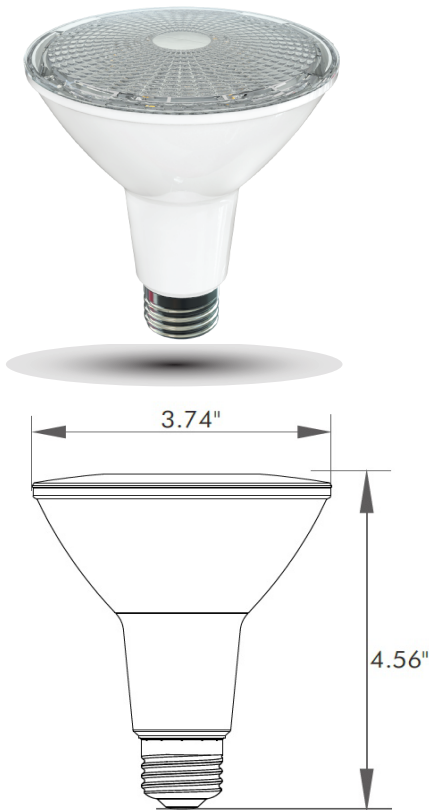

DR.BULBS PAR30 11W DIMMABLE LED BULBS

FEATURES

- 85% more efficient than halogen
- Replacement for 75W halogen bulbs
- E26 base
- Suitable for dry and damp locations
- Dimmable with approved dimming switch
- Compatible with most of the dimmer in the market
- Three years limited warranty
- Please refer to the Dimmer Compatibility List for further information

GENERAL SPECIFICATIONS

Form Factor	Operating Temperature	Electrical	Dimming and flicker
Width:95mm(3.74in)	Minimum: -25°C(ambient)	Wattage: 11W	Dimmable to : <10%
Height:116mm(4.56in)	Typical:64.2°C-74.2°C(housing)	Power factor: >0.9	Percent Flicker:11.0%
Weight:110g(3.88oz)	Maximum:40°C (ambient)	Voltage:120V AC	

SPECIFICATIONS BY MODEL NO.

Model#	Type	Base	CCT(K)	Ra	Lumen	Efficacy	B.A.	Dim	Lifetime	Replace
RPA30G-10-340DW	PAR30	E26	3000	>80	800lm	73	40°	YES	25000Hrs	75W
RPA30G-10-440DW	PAR30	E26	4000	>80	800lm	73	40°	YES	25000Hrs	75W