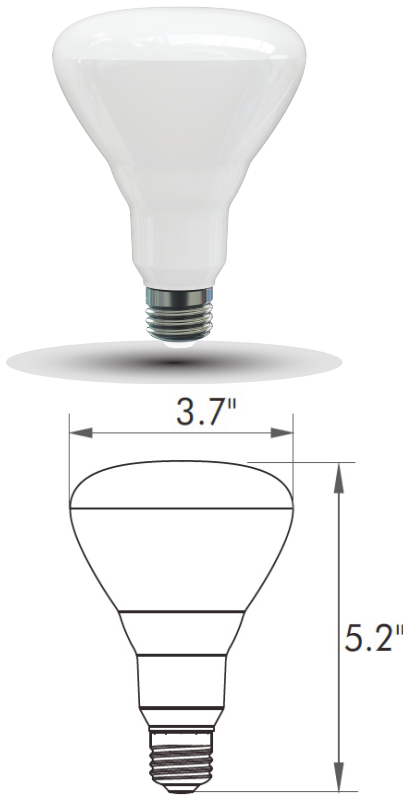

DR.BULBS BR30 9W DIMMABLE LED BULBS

FEATURES

- 86% more efficient than incandenscent
- Replacement for 65W incandenscent bulbs
- E26 base
- Suitable for dry and damp locations
- Dimmable with approved dimming switch
- Compatible with most of the dimmer in the market
- Three years limited warranty
- Please refer to the Dimmer Compatibility List for further information

GENERAL SPECIFICATIONS

Form Factor	Operating Temperature	Electrical	Dimming and flicker
Width:95mm(3.7in)	Minimum: -25°C(ambient)	Wattage: 9W	Dimmable to : <10%
Height:132mm(5.2in)	Typical:64°C-74°C(housing)	Power factor: >0.9	Flicker Index:0.025
Weight :220g(7.76oz)	Maximum:40°C (ambient)	Voltage:120V AC	Percent Flicker:8.10%